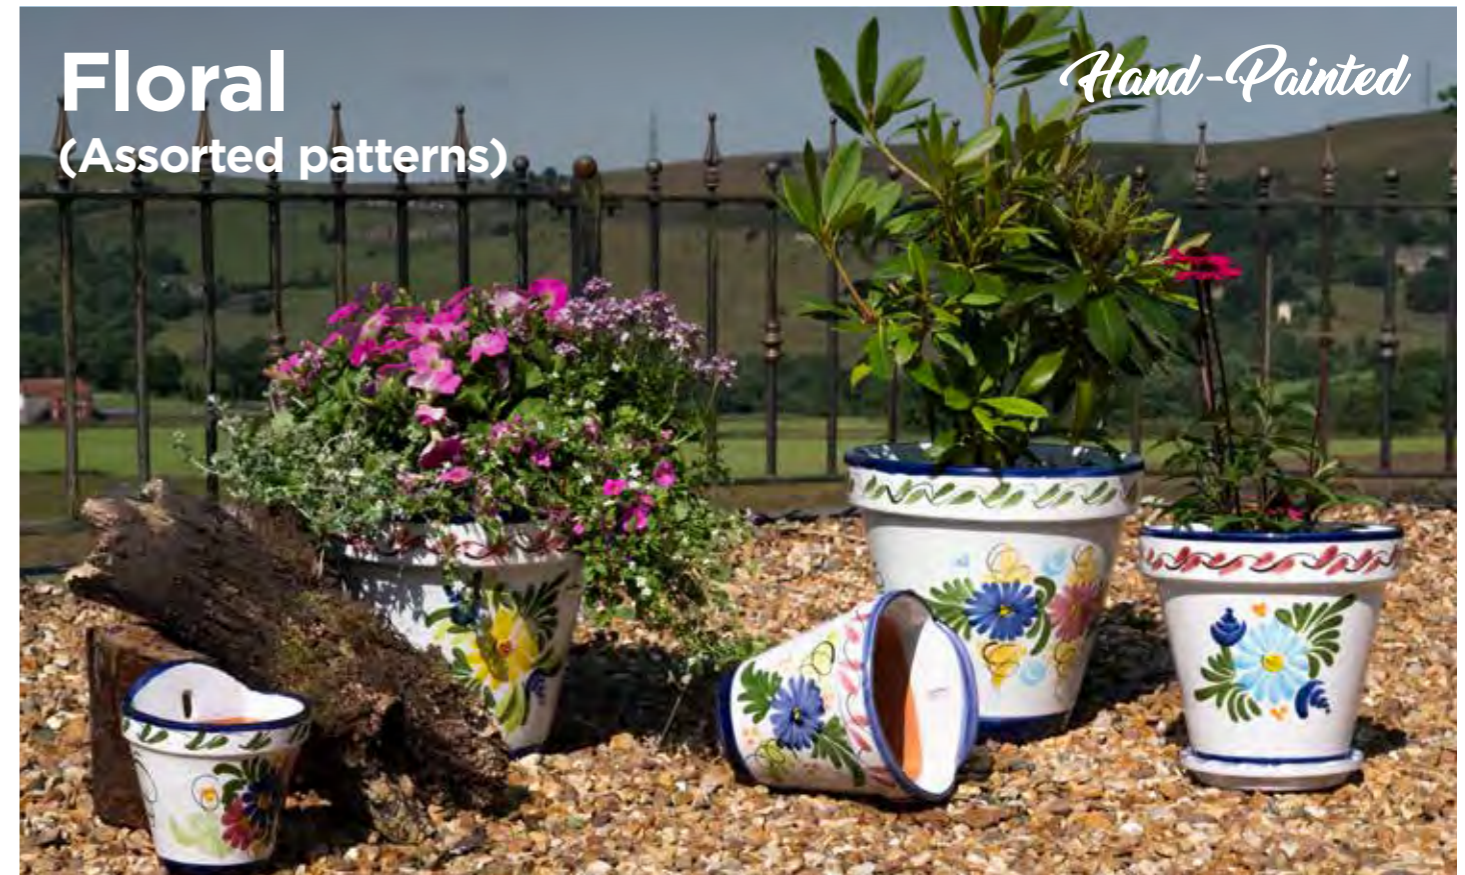

Outdoor Living

Lemons

We are proud to continue working alongside some of the most respected family businesses in Southern Spain, where designing and making outdoor pots has been passed down through generations.

Hand-Painted

Floral (Assorted patterns)

Hand-Painted

CLASSIC HANGING POT

TS CHL17 | Qty: 10
Size: 17 Ø x 17cm H

TS CHL21 | Qty: 6
Size: 22 Ø x 21cm H

CLASSIC POT (LEMONS)

TS CPL16 | Qty: 10
Size: 17 Ø x 16cm H