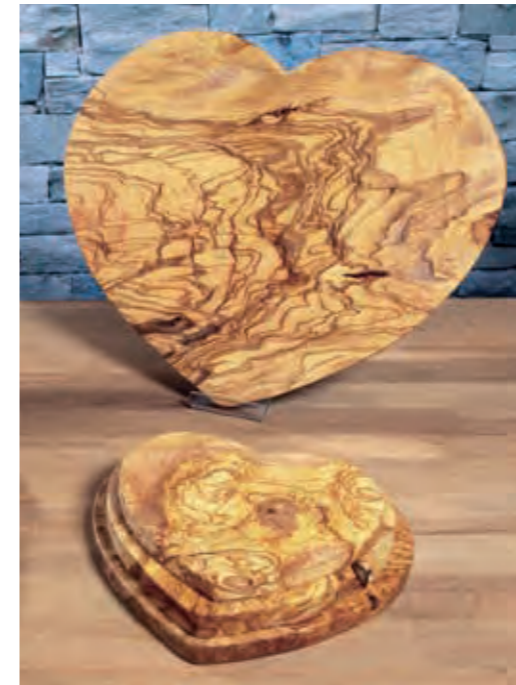

ROUND CURVED BOWL

LRB SS | Qty: 4 | Size: 14cm Ø

RUSTIC CURVED FRUIT BOARDS

FFB30 SS | Qty: 4 | Size: 30cm L
FFB40 SS | Qty: 2 | Size: 40cm L
FFB45 SS | Qty: 2 | Size: 45cm L

BOARDS W/HANDLE

LGB SS | Qty: 6 | Size: 26 L x 12cm W
CBH SS | Qty: 4 | Size: 33 L x 17cm W
OWB SS | Qty: 4 | Size: 40 L x 20cm W
ABH SS | Qty: 3 | Size: 50cm L

SQUARED BOARD W/HANDLE

GAB SS | Qty: 6
Size: 23cm L 10cm W

BOARD W/INVERTED HANDLE

BIH40 SS | Qty: 4
Size: 40cm L

BOARD

CBR SS | Qty: 4 | Size: 30 L x 15cm W
LWB SS | Qty: 4 | Size: 40 L x 20cm W
CB50 SS | Qty: 3 | Size: 50 L x 22-25cm W
XLB SS | Qty: 2 | Size: 60-65 L x 35-42cm W